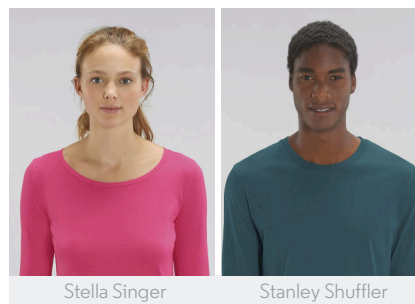

KIDS / T-SHIRTS
MINI HOPPER

 50 per box

STTK907

The iconic kids' long sleeve T-shirt

Single Jersey
100% Organic ring-spun Combed Cotton
155 GSM

- Set-in sleeve
- 1x1 rib at neck collar
- Inside back neck tape in self fabric
- Sleeve hem and bottom hem with narrow double topstitch

MEDIUM FIT

3-4 5-6 7-8 9-11 12-14

Size guide

SIZES		3-4	5-6	7-8	9-11	12-14
A	Half Chest	32.5	34.5	36.5	40.5	43.5
B	Body Length	42	46	51.5	57.5	62.5
C	Sleeve Length	35.5	40	46	52	57

Combo options

Printing Specifications