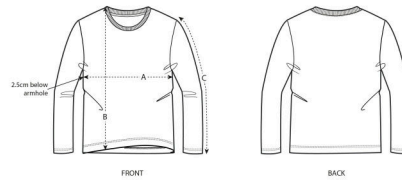

KIDS / T-SHIRTS
MINI HOPPER

 50 per box

STTK907

The iconic kids' long sleeve T-shirt

Single Jersey
100% Organic ring-spun Combed Cotton
155 GSM

- Set-in sleeve
- 1x1 rib at neck collar
- Inside back neck tape in self fabric
- Sleeve hem and bottom hem with narrow double topstitch

MEDIUM FIT

3-4 5-6 7-8 9-11 12-14

Size guide

SIZES		3-4	5-6	7-8	9-11	12-14
A	Half Chest	32.5	34.5	36.5	40.5	43.5
B	Body Length	42	46	51.5	57.5	62.5
C	Sleeve Length	35.5	40	46	52	57

Combo options

Printing Specifications