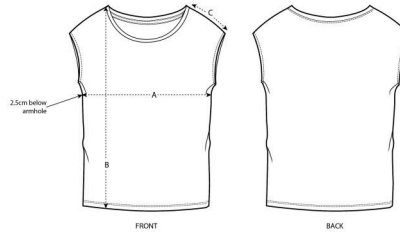

**WOMEN / T-SHIRTS**  
**STELLA SPARKLES MODAL**

 80 per box

STTW245

**The women's modal sleeveless T-shirt**

Single Jersey  
 100% Modal  
 140 GSM

- Sleeveless
- Neck collar in self fabric
- Inside back neck tape in self fabric
- Armhole with single topstitch
- Bottom hem with double topstitch

RELAXED FIT

XS S M L XL

Size guide

WHITES

WHITE

COLORS

BLACK

NAVY

ESSENTIAL HEATHERS

MID HEATHER GREY

SIZES	XS	S	M	L	XL
A Half Chest	44.5	47	50	53	56
B Body Length	58	60	62	64	65

Printing Specifications

Fits all kind of printing techniques. For more information, please visit our website.