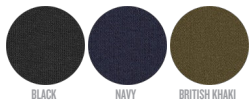

WOMEN / PADDED JACKET
/STELLA WALKS

 20 per box

STJW081

The women's body warmer

Ripstop
100% Recycled Polyester, 100% Elastomultiester with Sorona®
70 GSM

- Sleeveless
- Nylon zip at center front with herringbone puller and chin guard
- Side pockets with hidden nylon zip
- Side panels for better shape
- Elastic tape binding at armhole
- Inside hanger loop in herringbone tape
- Fully quilted
- Inside zip opening for easy decoration

MEDIUM FIT

XS S M L XL

Size guide

COLORS

BLACK

NAVY

BRITISH KHAKI

SIZES		XS	S	M	L	XL
A	Half Chest	46	49	52	55	58
B	Body Length	56	58	60	62	64