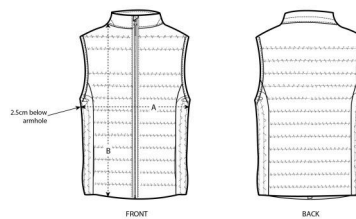

WOMEN / PADDED JACKET
/STELLA WALKS

 20 per box

STJW081

The women's body warmer

Ripstop
100% Recycled Polyester, 100% Elastomultiester with Sorona®
70 GSM

- Sleeveless
- Nylon zip at center front with herringbone puller and chin guard
- Side pockets with hidden nylon zip
- Side panels for better shape
- Elastic tape binding at armhole
- Inside hanger loop in herringbone tape
- Fully quilted
- Inside zip opening for easy decoration

MEDIUM FIT

XS S M L XL

Size guide

COLORS

BLACK

NAVY

BRITISH KHAKI

SIZES		XS	S	M	L	XL
A	Half Chest	46	49	52	55	58
B	Body Length	56	58	60	62	64

Combo options

Stanley Hikes

Printing Specifications

Fits all kind of printing techniques. For more information, please visit our website.

Wash similar colours together, do not iron on print, wash inside out. Close all zips before washing. Use tennis balls for tumble dry at low temperature.