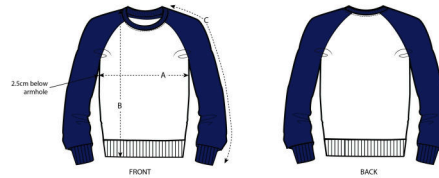

**KIDS / CREW NECK SWEATSHIRTS**  
**MINI SCOUTS CONTRAST**

 20 per box

STSK905

**The kids' contrast sleeve crew neck sweatshirt**

Terry Sweatshirt

85% Organic ring-spun Combed Cotton, 15% Polyester  
 300 GSM

- Raglan sleeve
- Diagonal 1x1 rib at neckline
- Normal 1x1 rib at sleeve hem and bottom hem
- Inside back neck tape in single jersey
- Sleeve, sleeve hem and neck collar in contrast colour

MEDIUM FIT

3-4 5-6 7-8 9-11 12-14

Size guide

COLORS

ESSENTIAL HEATHERS

SIZES	3-4	5-6	7-8	9-11	12-14
A Half Chest	35	37	39	42	45
B Body Length	42	46	50	54	58
C Sleeve Length	44	49	54	58	62

Combo options

Recover

Printing Specifications

Fits all kind of printing techniques. For more information, please visit our website.