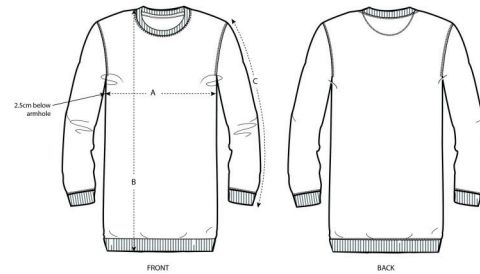

**WOMEN / SWEAT DRESSES**  
**STELLA KICKS**

 20 per box

STDW139

**The women's crew neck dress**

Terry Sweatshirt

85% Organic ring-spun Combed Cotton, 15% Polyester  
300 GSM

- Set-in sleeve
- 1x1 rib at neck collar, sleeve hem and bottom hem
- Inside back neck tape in single jersey
- Self fabric halfmoon at back neck
- Flatlock topstitch on all seams

MEDIUM FIT

XS S M L XL

Size guide

SIZES	XS	S	M	L	XL
A Half Chest	46	48.5	51.5	54.5	57.5
B Body Length	86	88	90	92	93
C Sleeve Length	61	61	62	62.5	63

Printing Specifications

Fits all kind of printing techniques. For more information, please visit our website.