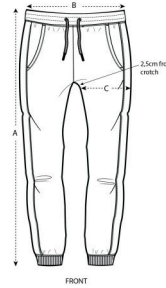

**WOMEN / JOGGING PANTS**  
**STELLA TRACES**

STBW129

**The women's jogger pants**

Terry Sweatshirt  
85% Organic ring-spun Combed Cotton, 15% Polyester  
300 GSM

- Self fabric waistband
- Round drawcords in matching body colour with metal tipping
- Metal eyelets
- Single jersey on inside waistband and inside pockets (in contrast for some colours)
- Side panels in self fabric
- Patch pocket at back
- 1x1 rib at bottom leg hem
- Flatlock topstitch on all seams

FITTED

XS S M L XL

Size guide

SIZES		XS	S	M	L	XL
A	Waist	38	40	42.5	45	47.5
B	Leg Length	96	98	100	101	102
C	Tight	25.8	26.5	27.5	29	30.5

Combo options

Printing Specifications

Fits all kind of printing techniques. For more information, please visit our website.