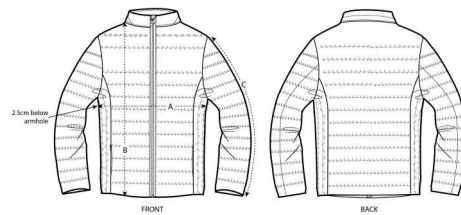

WOMEN / PADDED JACKET
STELLA WALKS LONG SLEEVE

STJW082

The women's light down jacket

Ripstop
 100% Elastomultiester with Sorona®, 100% Recycled polyester
 70 GSM

- Set-in sleeve
- Nylon zip at center front with herringbone puller and chin guard
- Side pockets with hidden nylon zip
- Side panels for better shape
- Inside hanger loop in herringbone tape
- Fully quilted
- Inside zip opening for easy decoration

MEDIUM FIT

XS S M L XL

Size guide

COLORS

BLACK

NAVY

| SIZES | | XS | S | M | L | XL |
|-------|---------------|----|----|----|----|----|
| A | Half Chest | 46 | 49 | 52 | 55 | 58 |
| B | Body Length | 60 | 62 | 64 | 66 | 68 |
| C | Sleeve Length | 62 | 63 | 64 | 65 | 66 |