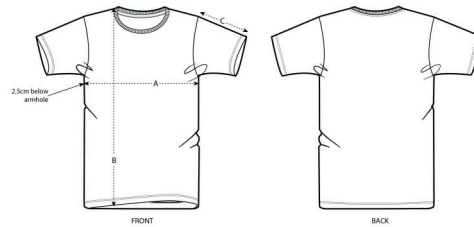

BOYS / T-SHIRTS
MINI STANLEY PAINTS

 120 per box

STTB938

Round neck tee-shirt

Single Jersey
100% Organic ring-spun Combed Cotton
155 GSM

- Set-in sleeve
- 1x1 rib at neck collar
- Inside back neck tape in self fabric
- Sleeve hem and bottom hem with narrow double topstitch

MEDIUM FIT

3-4 5-6 7-8 9-11 12-14

Size guide

SIZES	3-4	5-6	7-8	9-11	12-14
A Half Chest	33	35	37	40	43
B Body Length	45	49	53	57	61
C Sleeve Length	11.5	12.5	13.5	15	16.5

Combo options

Printing Specifications