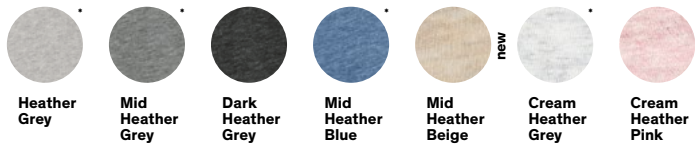

STTW028

Fitted round neck tee-shirt

Single jersey

100% organic ring-spun combed cotton

155 GSM

Fitted

XXS* XS S M L XL XXL

Whites

Colours

Essential Heathers

Special Heathers

*colours available in XXS