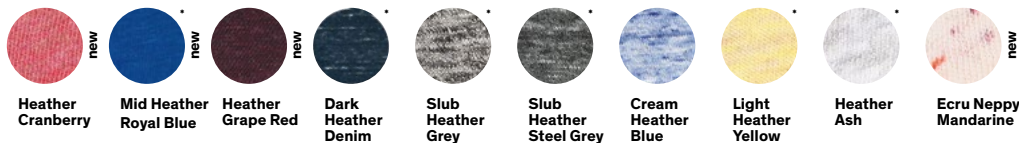

STTW028

Fitted round neck tee-shirt

Single jersey

100% organic ring-spun combed cotton

155 GSM

Fitted

XXS* XS S M L XL XXL

Whites

Colours

Essential Heathers

Special Heathers

*colours available in XXS