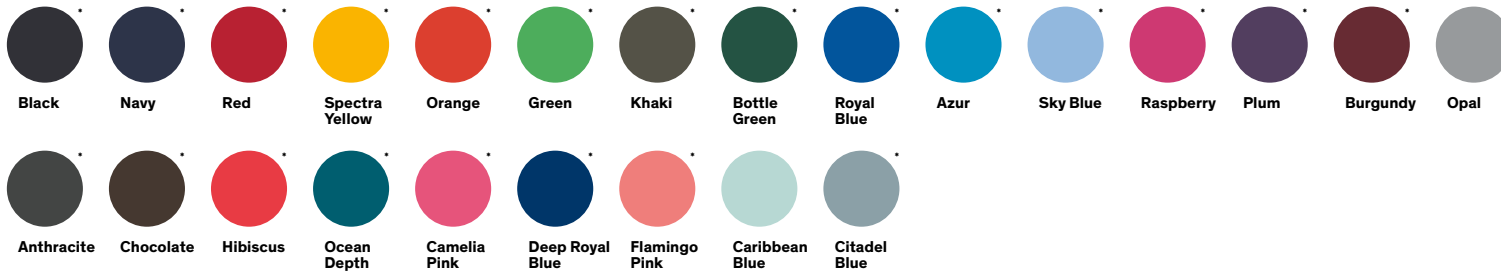

STTW028

Fitted round neck tee-shirt

Single jersey

100% organic ring-spun combed cotton

155 GSM

Fitted

XXS* XS S M L XL XXL

Whites

Colours

Essential Heathers

Special Heathers

*colours available in XXS